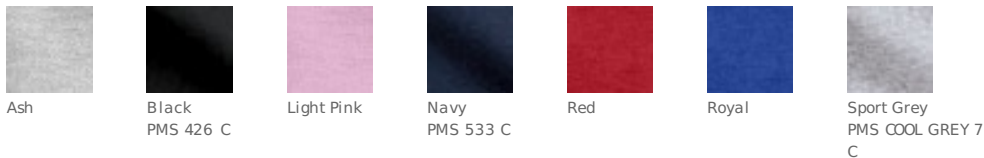

COLOR INFORMATION

*Not all sizes are available in every color.