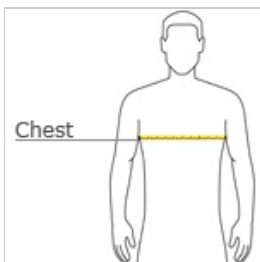

Gildan® Youth Heavy Blend™ Full-Zip Hooded Sweatshirt 18600B

- 8-ounce, 50/50 cotton/poly pill-resistant air jet yarn
- Double-needle stitching
- Unlined hood
- No drawcord at hood
- YKK nylon zipper
- 1x1 rib knit cuffs and waistband with spandex
- Front pouch pockets
- Sports Grey 90/10 cotton/poly.

CARE INSTRUCTIONS

machine was warm, inside out, with like colors. Only non-cholorine bleach. Tumble dry medium. Do not iron. Do not dry clean.

HOW TO MEASURE

CHEST

With arms down at sides, measure around the upper body, under arms and over the fullest part of the chest.

SIZE CHART

	XS	S	M	L	XL	S	M	L	XL
Size	4	6/8	10/12	14/16	18/20	6/8	10/12	14/16	18/20
Chest	25-26	26-28	28-30	30-32	32-35	26-28	28-30	30-32	32-35

COLOR INFORMATION

*Not all sizes are available in every color.